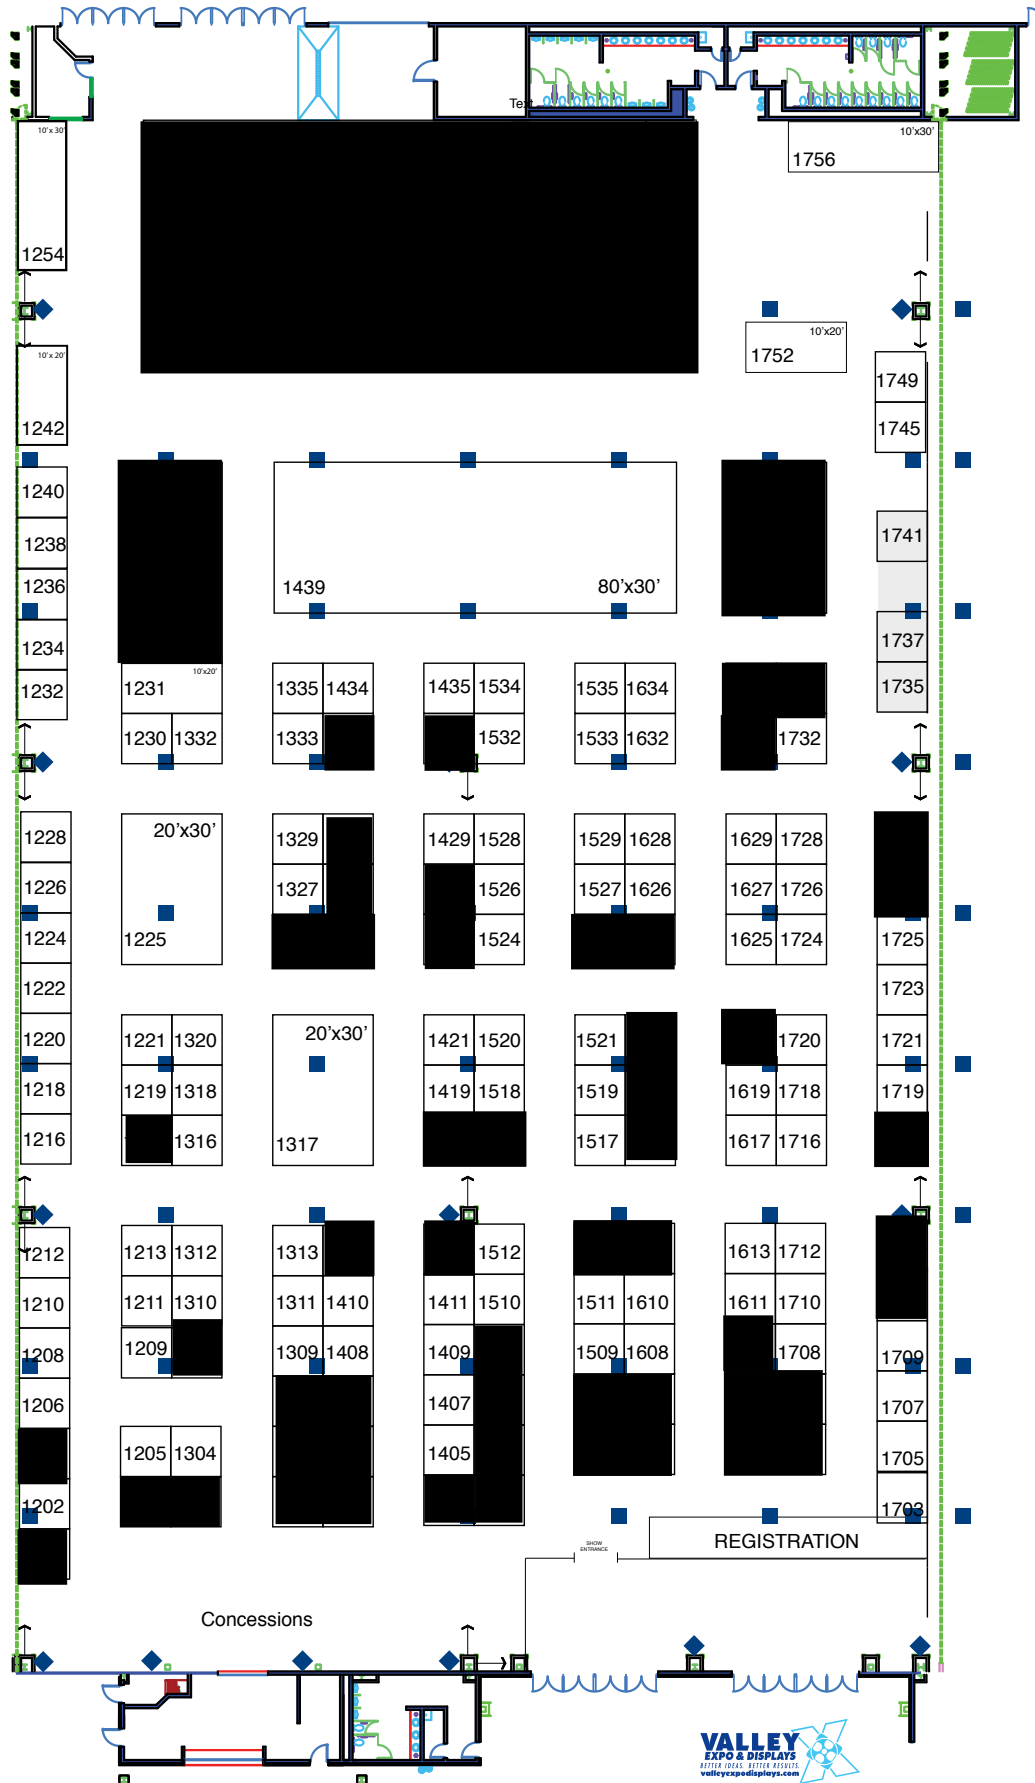

Plant Engineering & Maintenance Expo
 2018
 WI Exposition Center - Hall B

* Grey booths are for Future Expansion