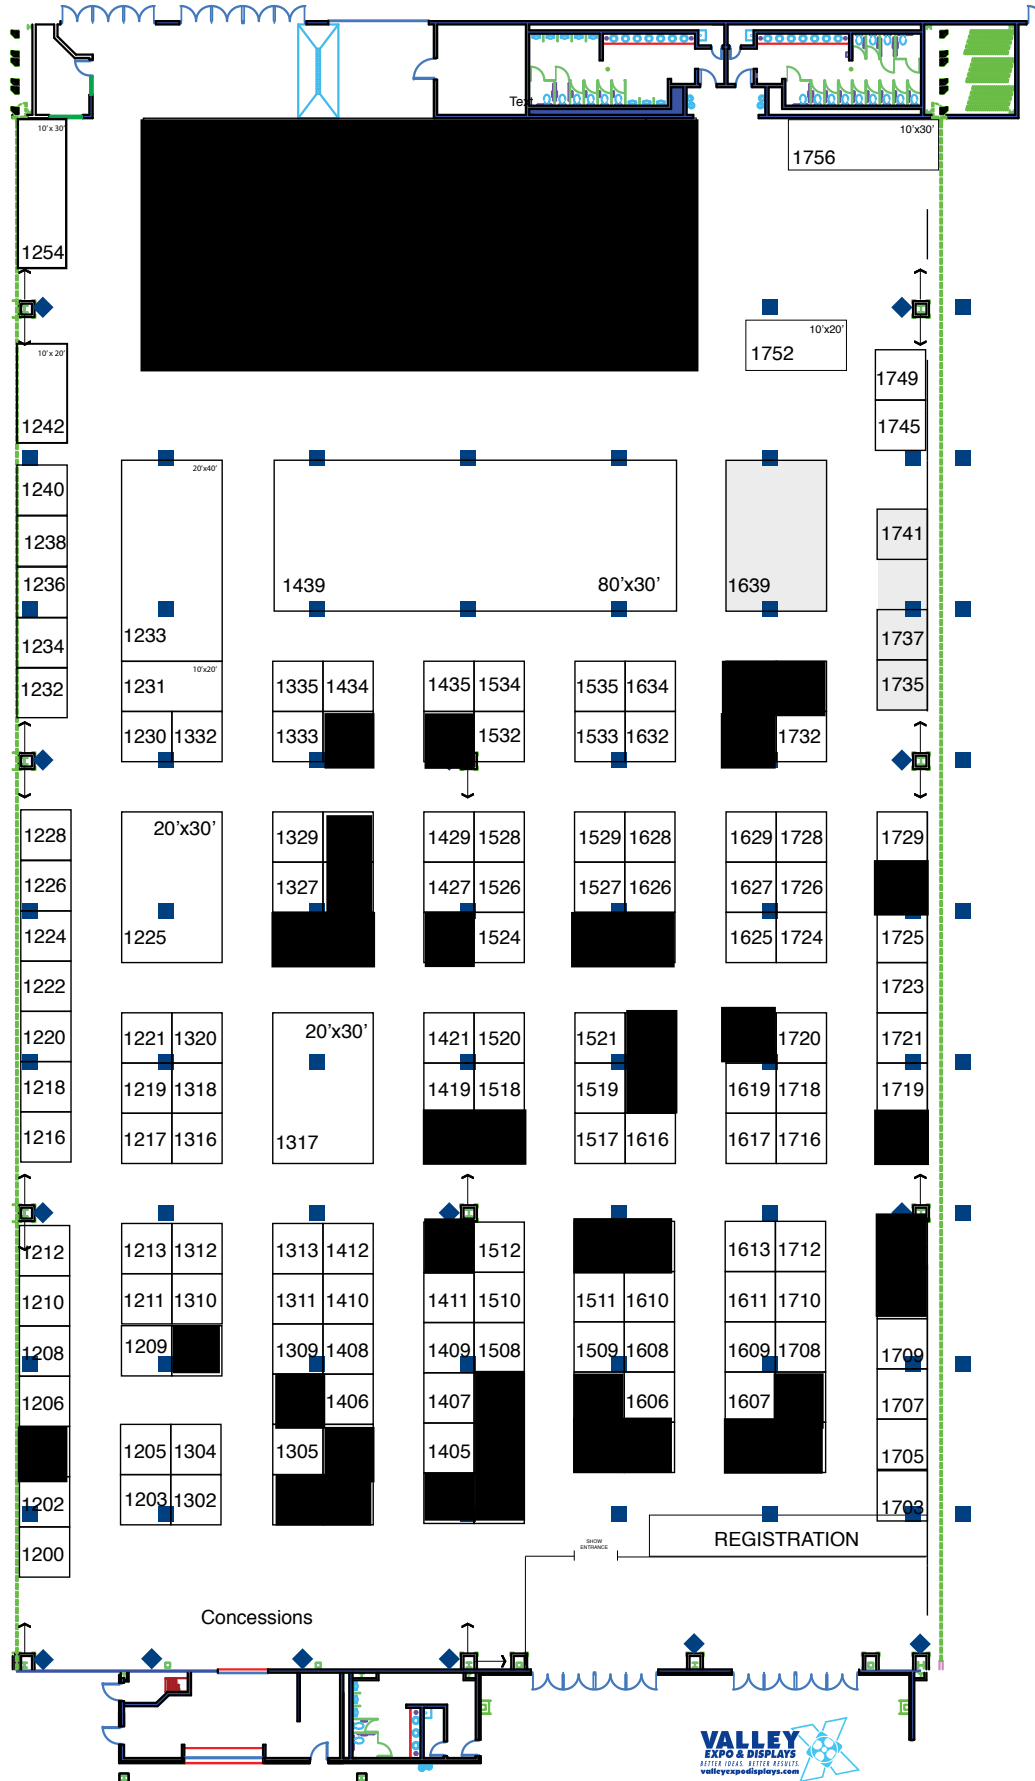

Plant Engineering & Maintenance Expo
 2018
 WI Exposition Center - Hall B

* Grey booths are for Future Expansion