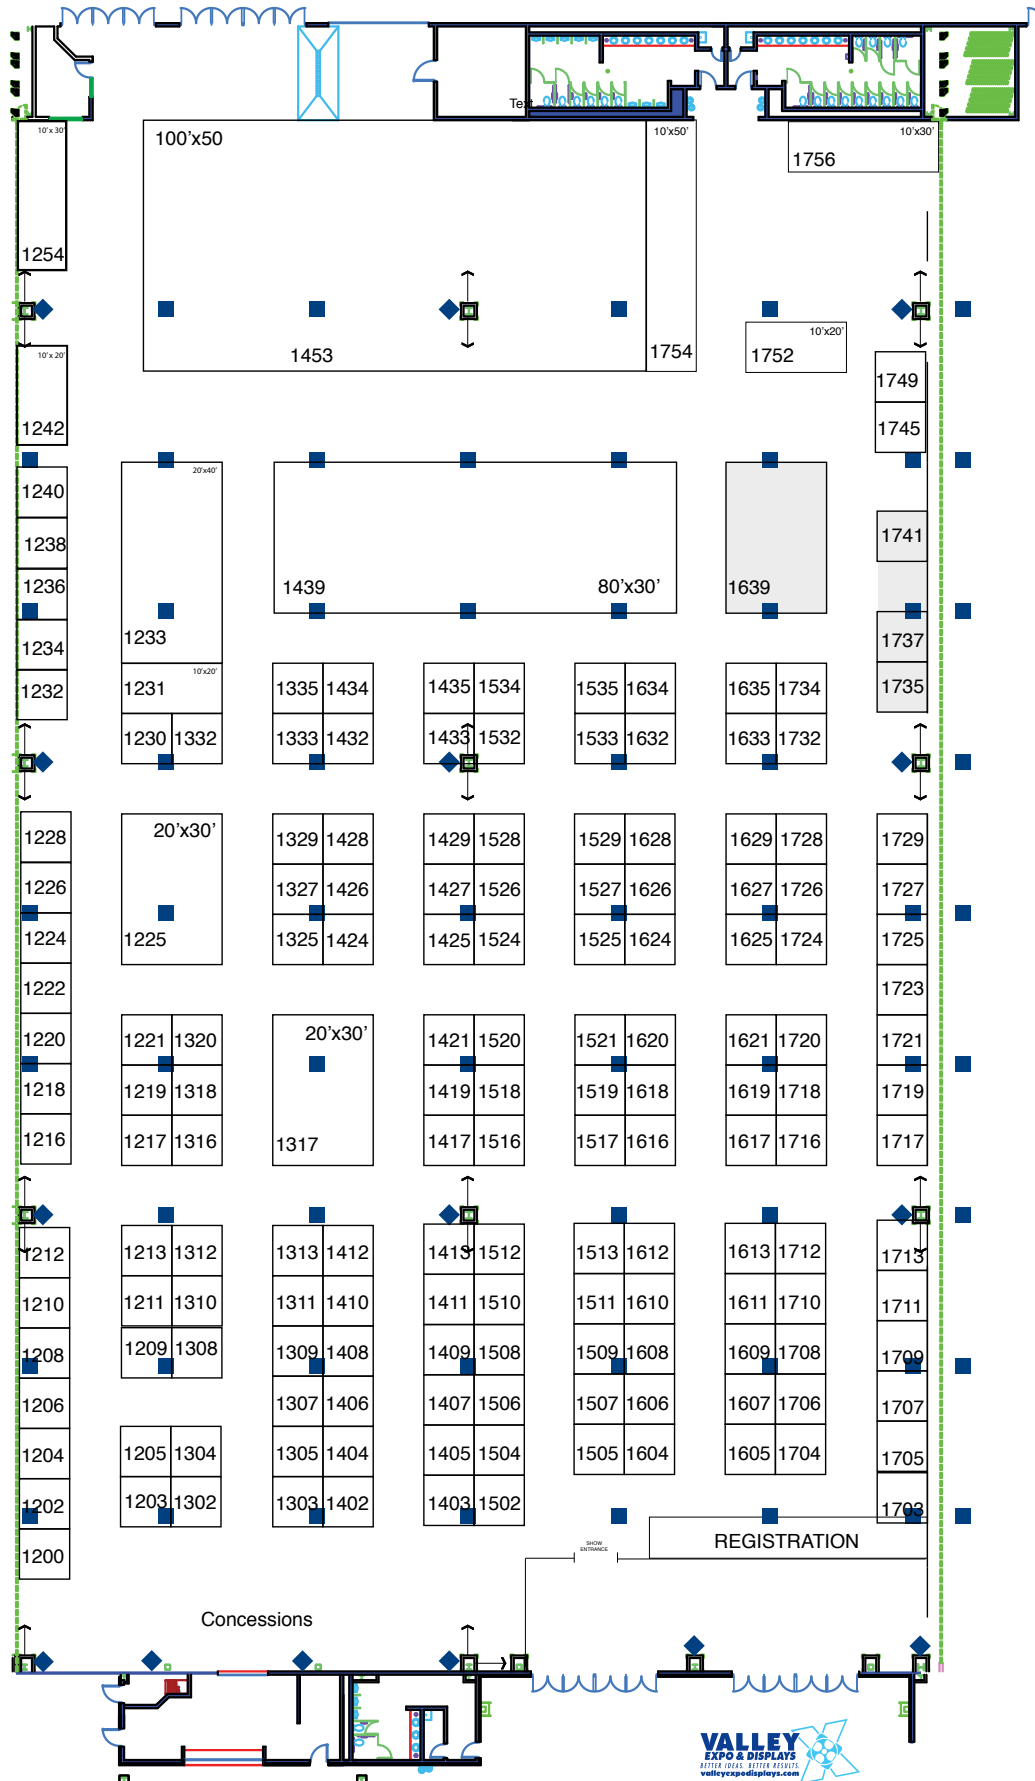

Plant Engineering & Maintenance Expo
 2018
 WI Exposition Center - Hall B

* Grey booths are for Future Expansion